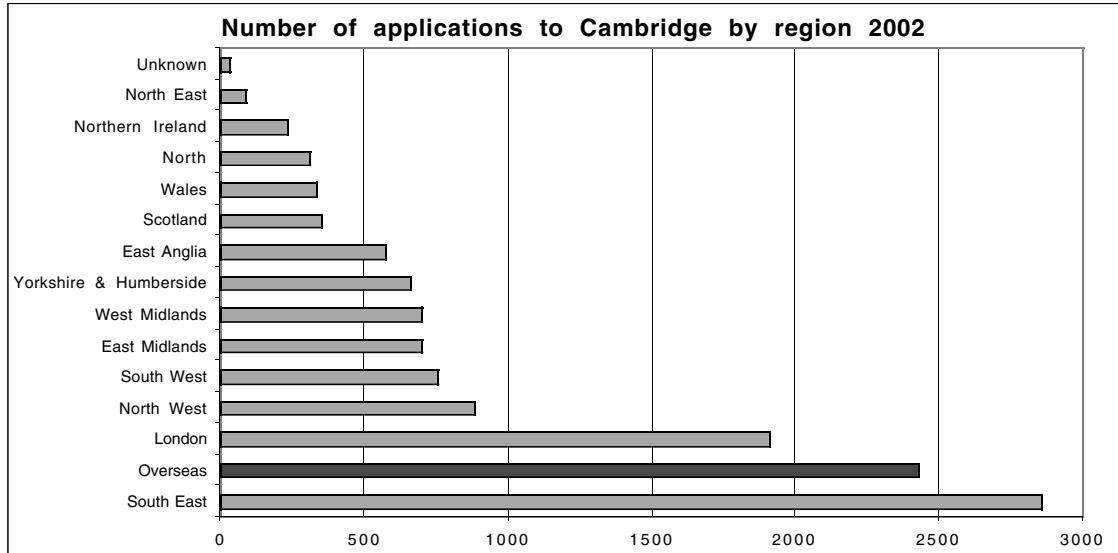

TABLE 2. Number and percentage of applications and acceptances from each region

2002 Region of Domicile	Applications	%	Acceptances	%
Unknown	34	0.3	8	0.2
North East	89	1	25	1
Northern Ireland	231	2	69	2
Scotland	353	3	70	2
North	313	2	98	3
Wales	335	3	106	3
East Anglia	571	4	160	5
East Midlands	699	5	189	6
Yorkshire and Humberside	662	5	190	6
West Midlands	699	5	201	6
South West	756	6	236	7
North West	886	7	264	8
Overseas outside UK	2,427	19	365	11
London	1,909	15	551	16
South East	2,853	22	872	26
Total	12,817		3,404	

The regions listed are those used by UCAS.